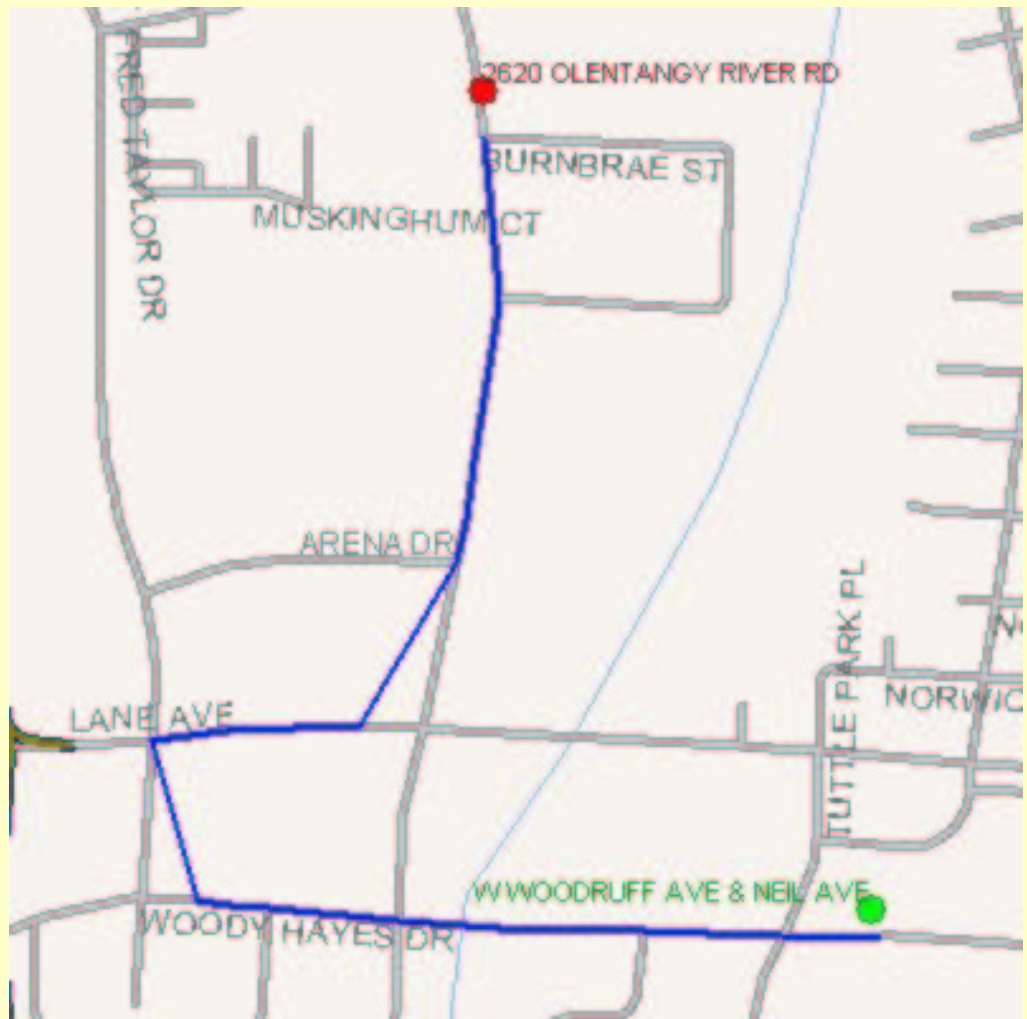

BUS#18

(COTA)

"KENNY ROAD"

(Trip duration ~5min)

Leaving at
2620 OLENTANGY RIVER RD
Going South to Campus

Friday	Saturday	Sunday
6:15a	12:06p	8:36a
7:12a	1:07p	9:39a
8:05a	2:07p	10:38a
8:06a	3:06p	11:39a
9:06a	4:05p	12:40p
9:01a	5:06p	1:38p
10:05a	6:13p	2:38p
11:05a	7:13p	3:40p
	8:14p	4:42p
	9:12p	5:39p
	10:13p	6:39p
	11:13p	7:36p
		8:29p
		9:24p
		10:12p

Leaving at
W WOODRUFF AVE & NEIL AVE
Going North to Red Roof

Friday	Saturday	Sunday
6:28a	2:24p	7:57a
7:21a	3:23p	8:58a
8:23a	4:22p	9:58a
9:21a	5:27p	10:56a
10:25a	6:26p	11:57a
11:26a	7:30p	12:56p
12:24p	8:22p	1:57p
1:29p	9:22p	2:58p
	10:22p	3:56p
		4:57p
		5:59p
		6:57p
		7:55p
		8:46p